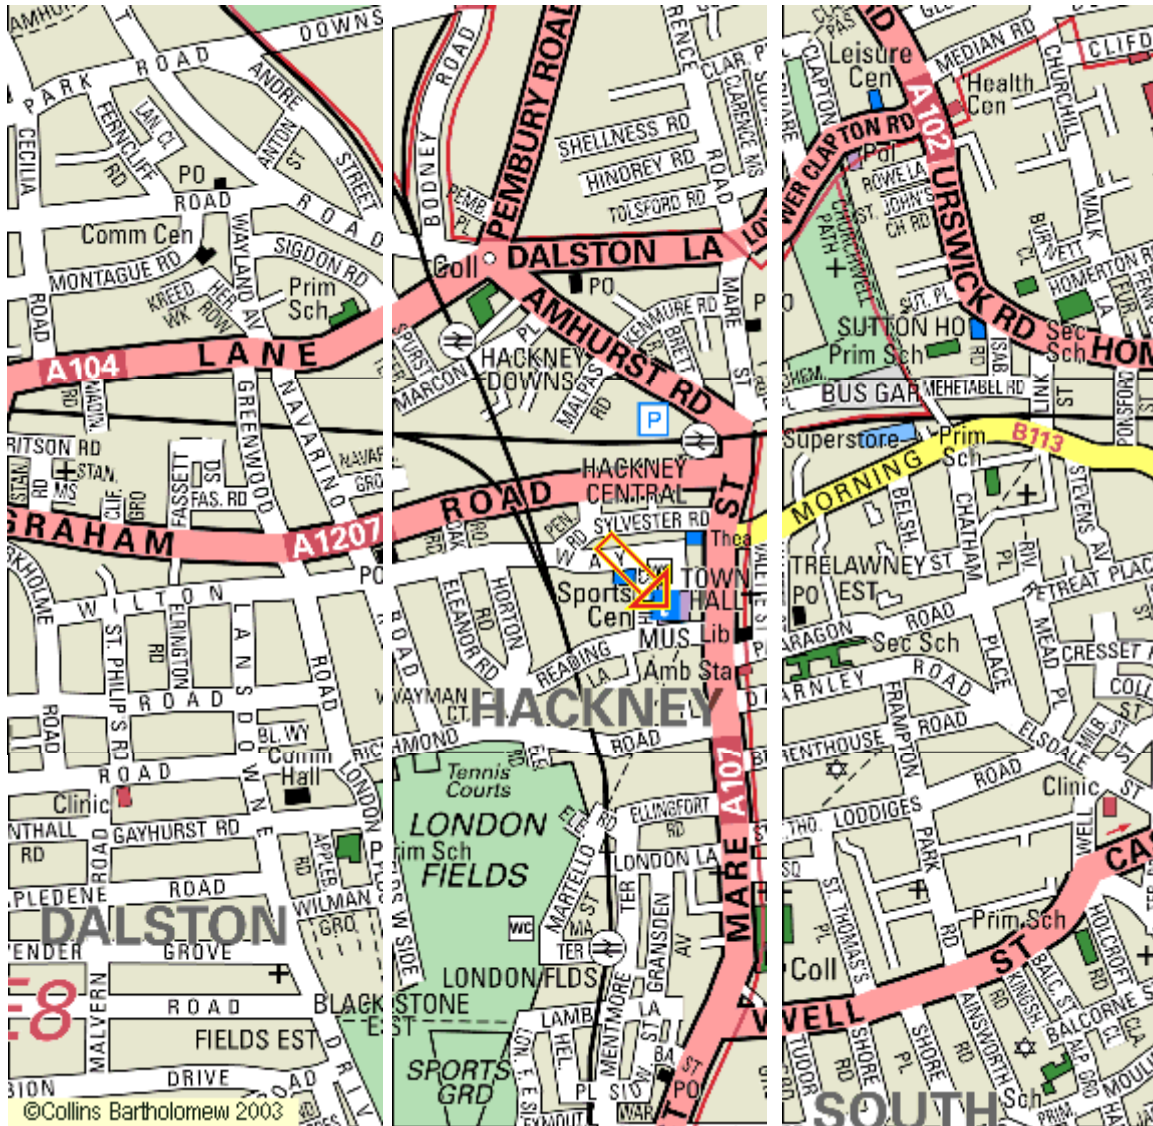

## Directions to Christopher Addison House

Christopher Addison House  
72 Wilton Way  
London  
E8 1BJ

The above map shows the location of Christopher Addison House.

Below are the transport links to the venue. Please note that car parking facilities outside the building are limited.

**Buses:** 106, 30, 254, 253, 48, 55, D6.

**Nearest tube:** Bethnal Green (Central Line).

**Rail:** Hackney Central, Hackney Downs and Cambridge Heath.