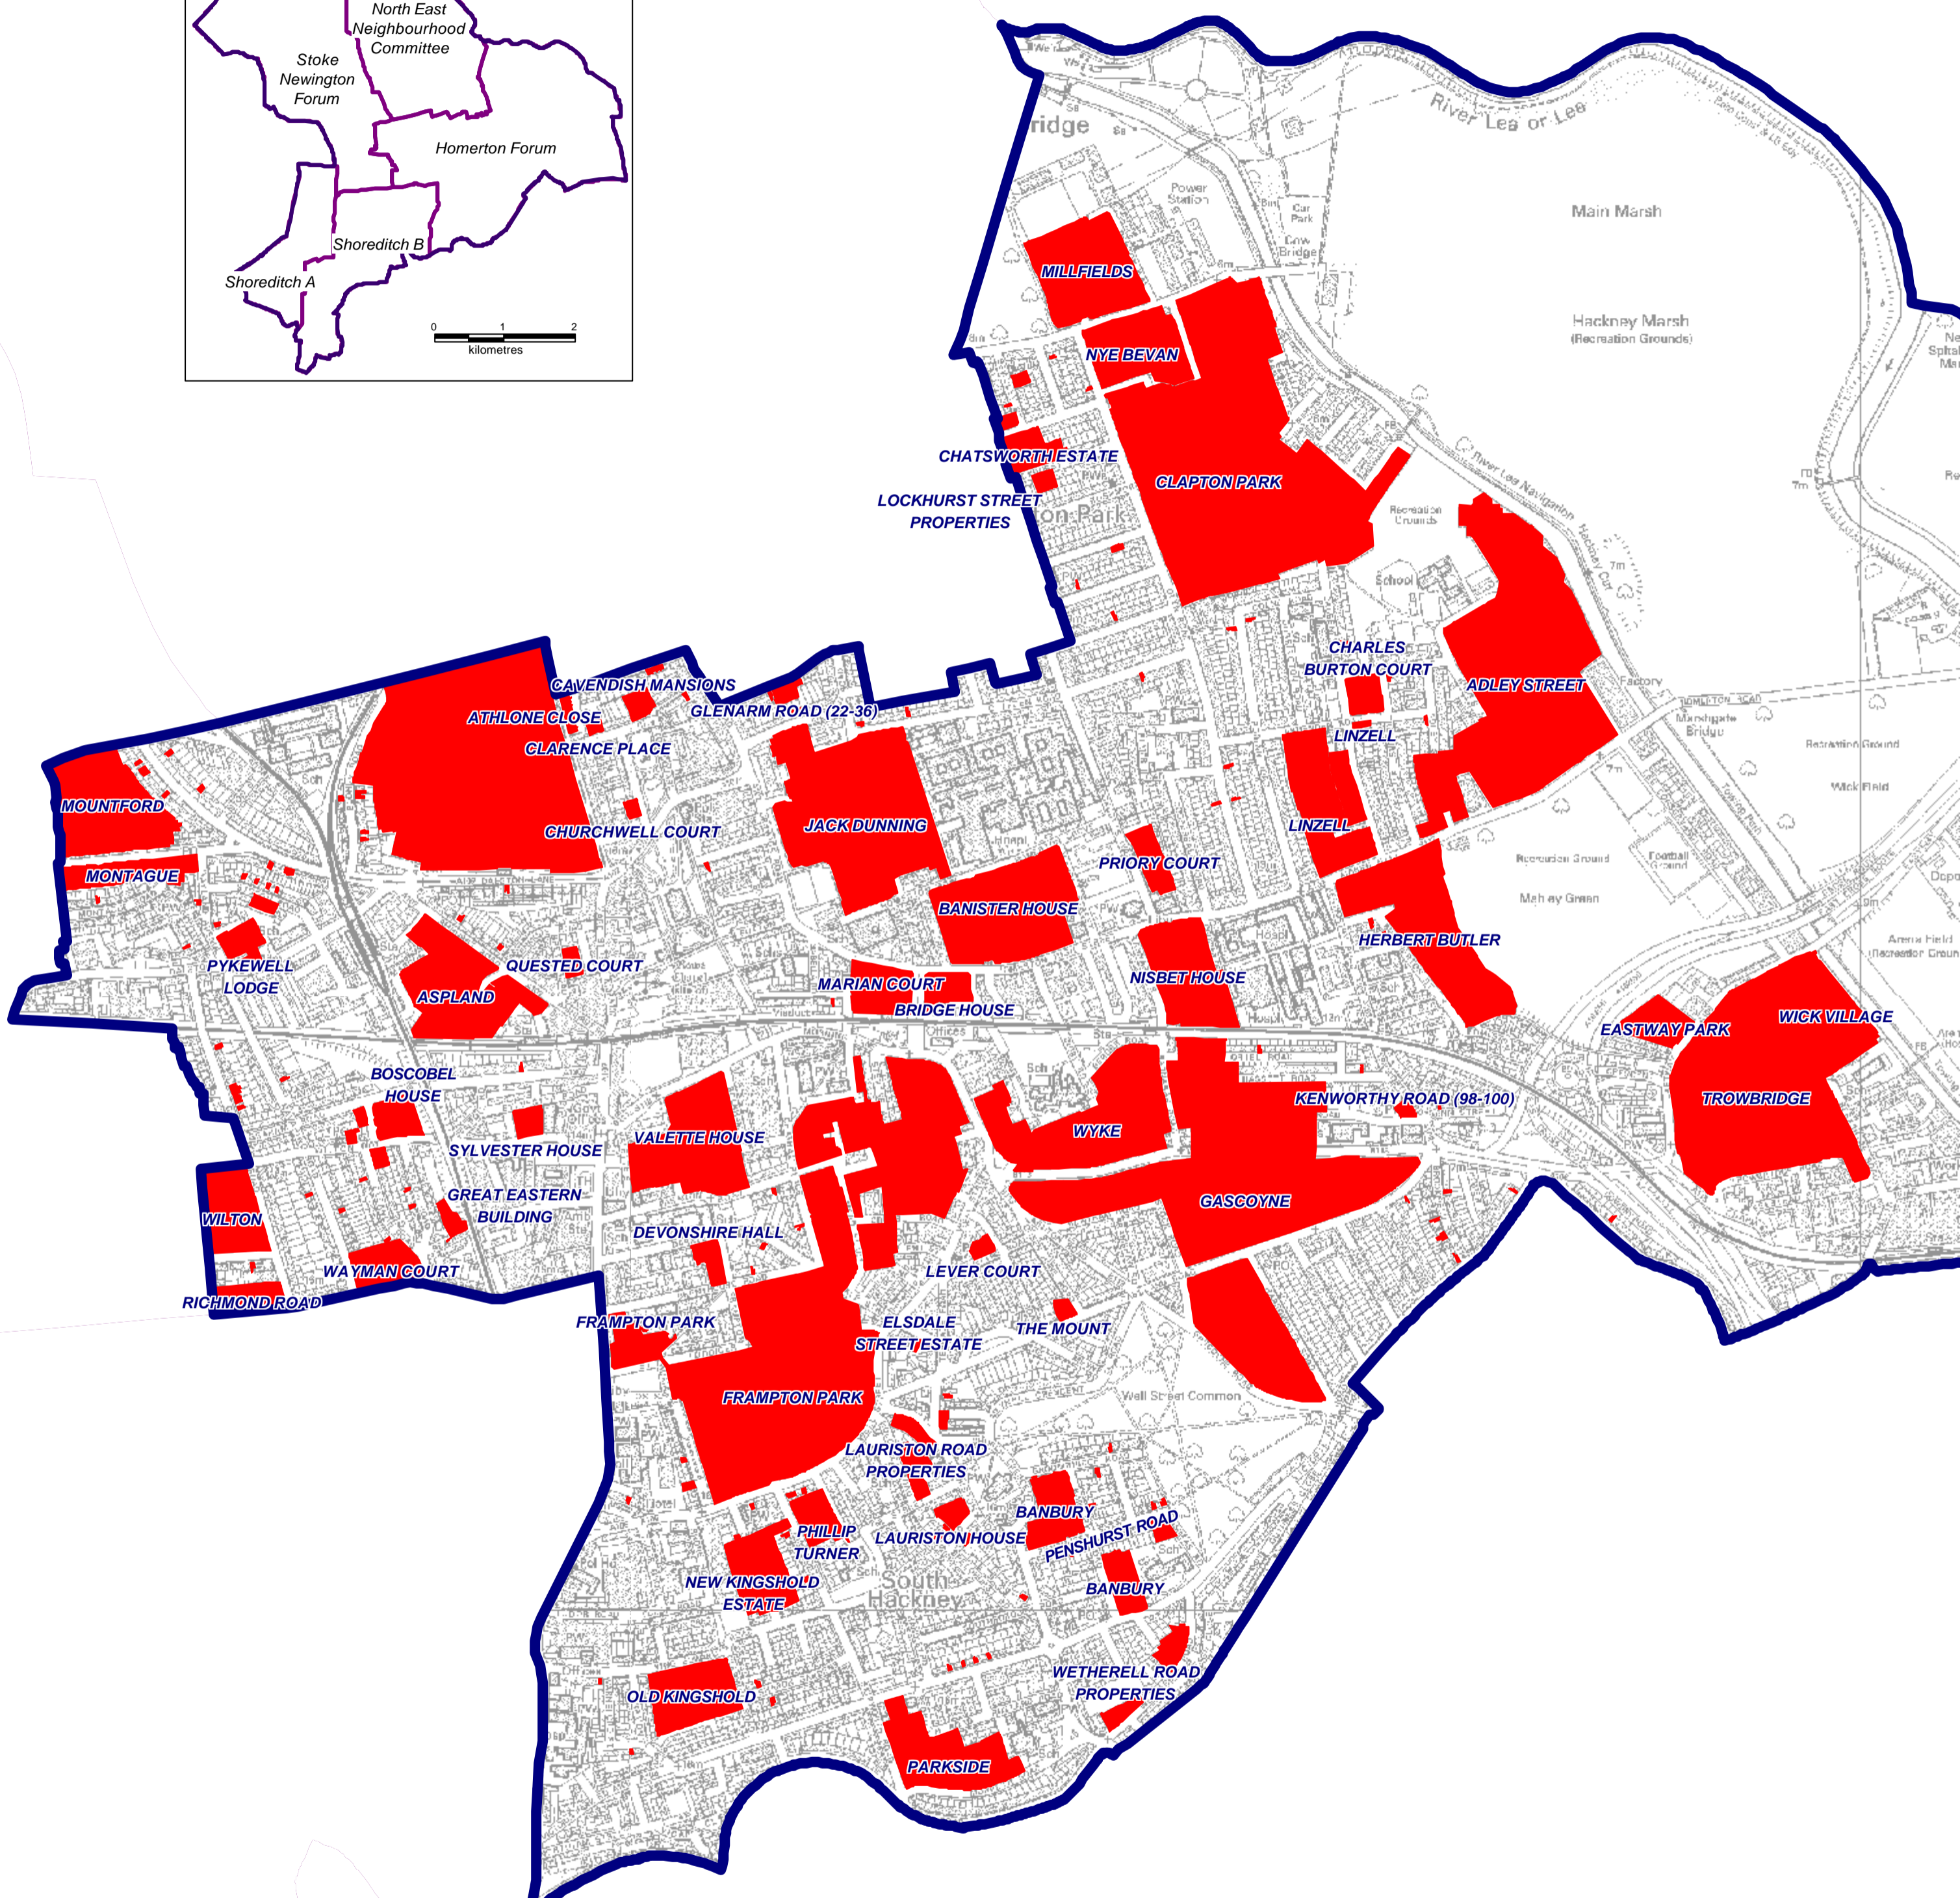

HACKNEY STOCK (CONTRACT AREA HOMERTON)

Scale: 1:8,000

©Crown Copyright
 London Borough of Hackney
 LA 086386X 2004
 Produced by
 ICT
 GIS Service
 Town Hall, Room 47, Mare Street, E8 1EA
 Tel 0208 356 2037
 Email: ewa.plachta@hackney.gov.uk