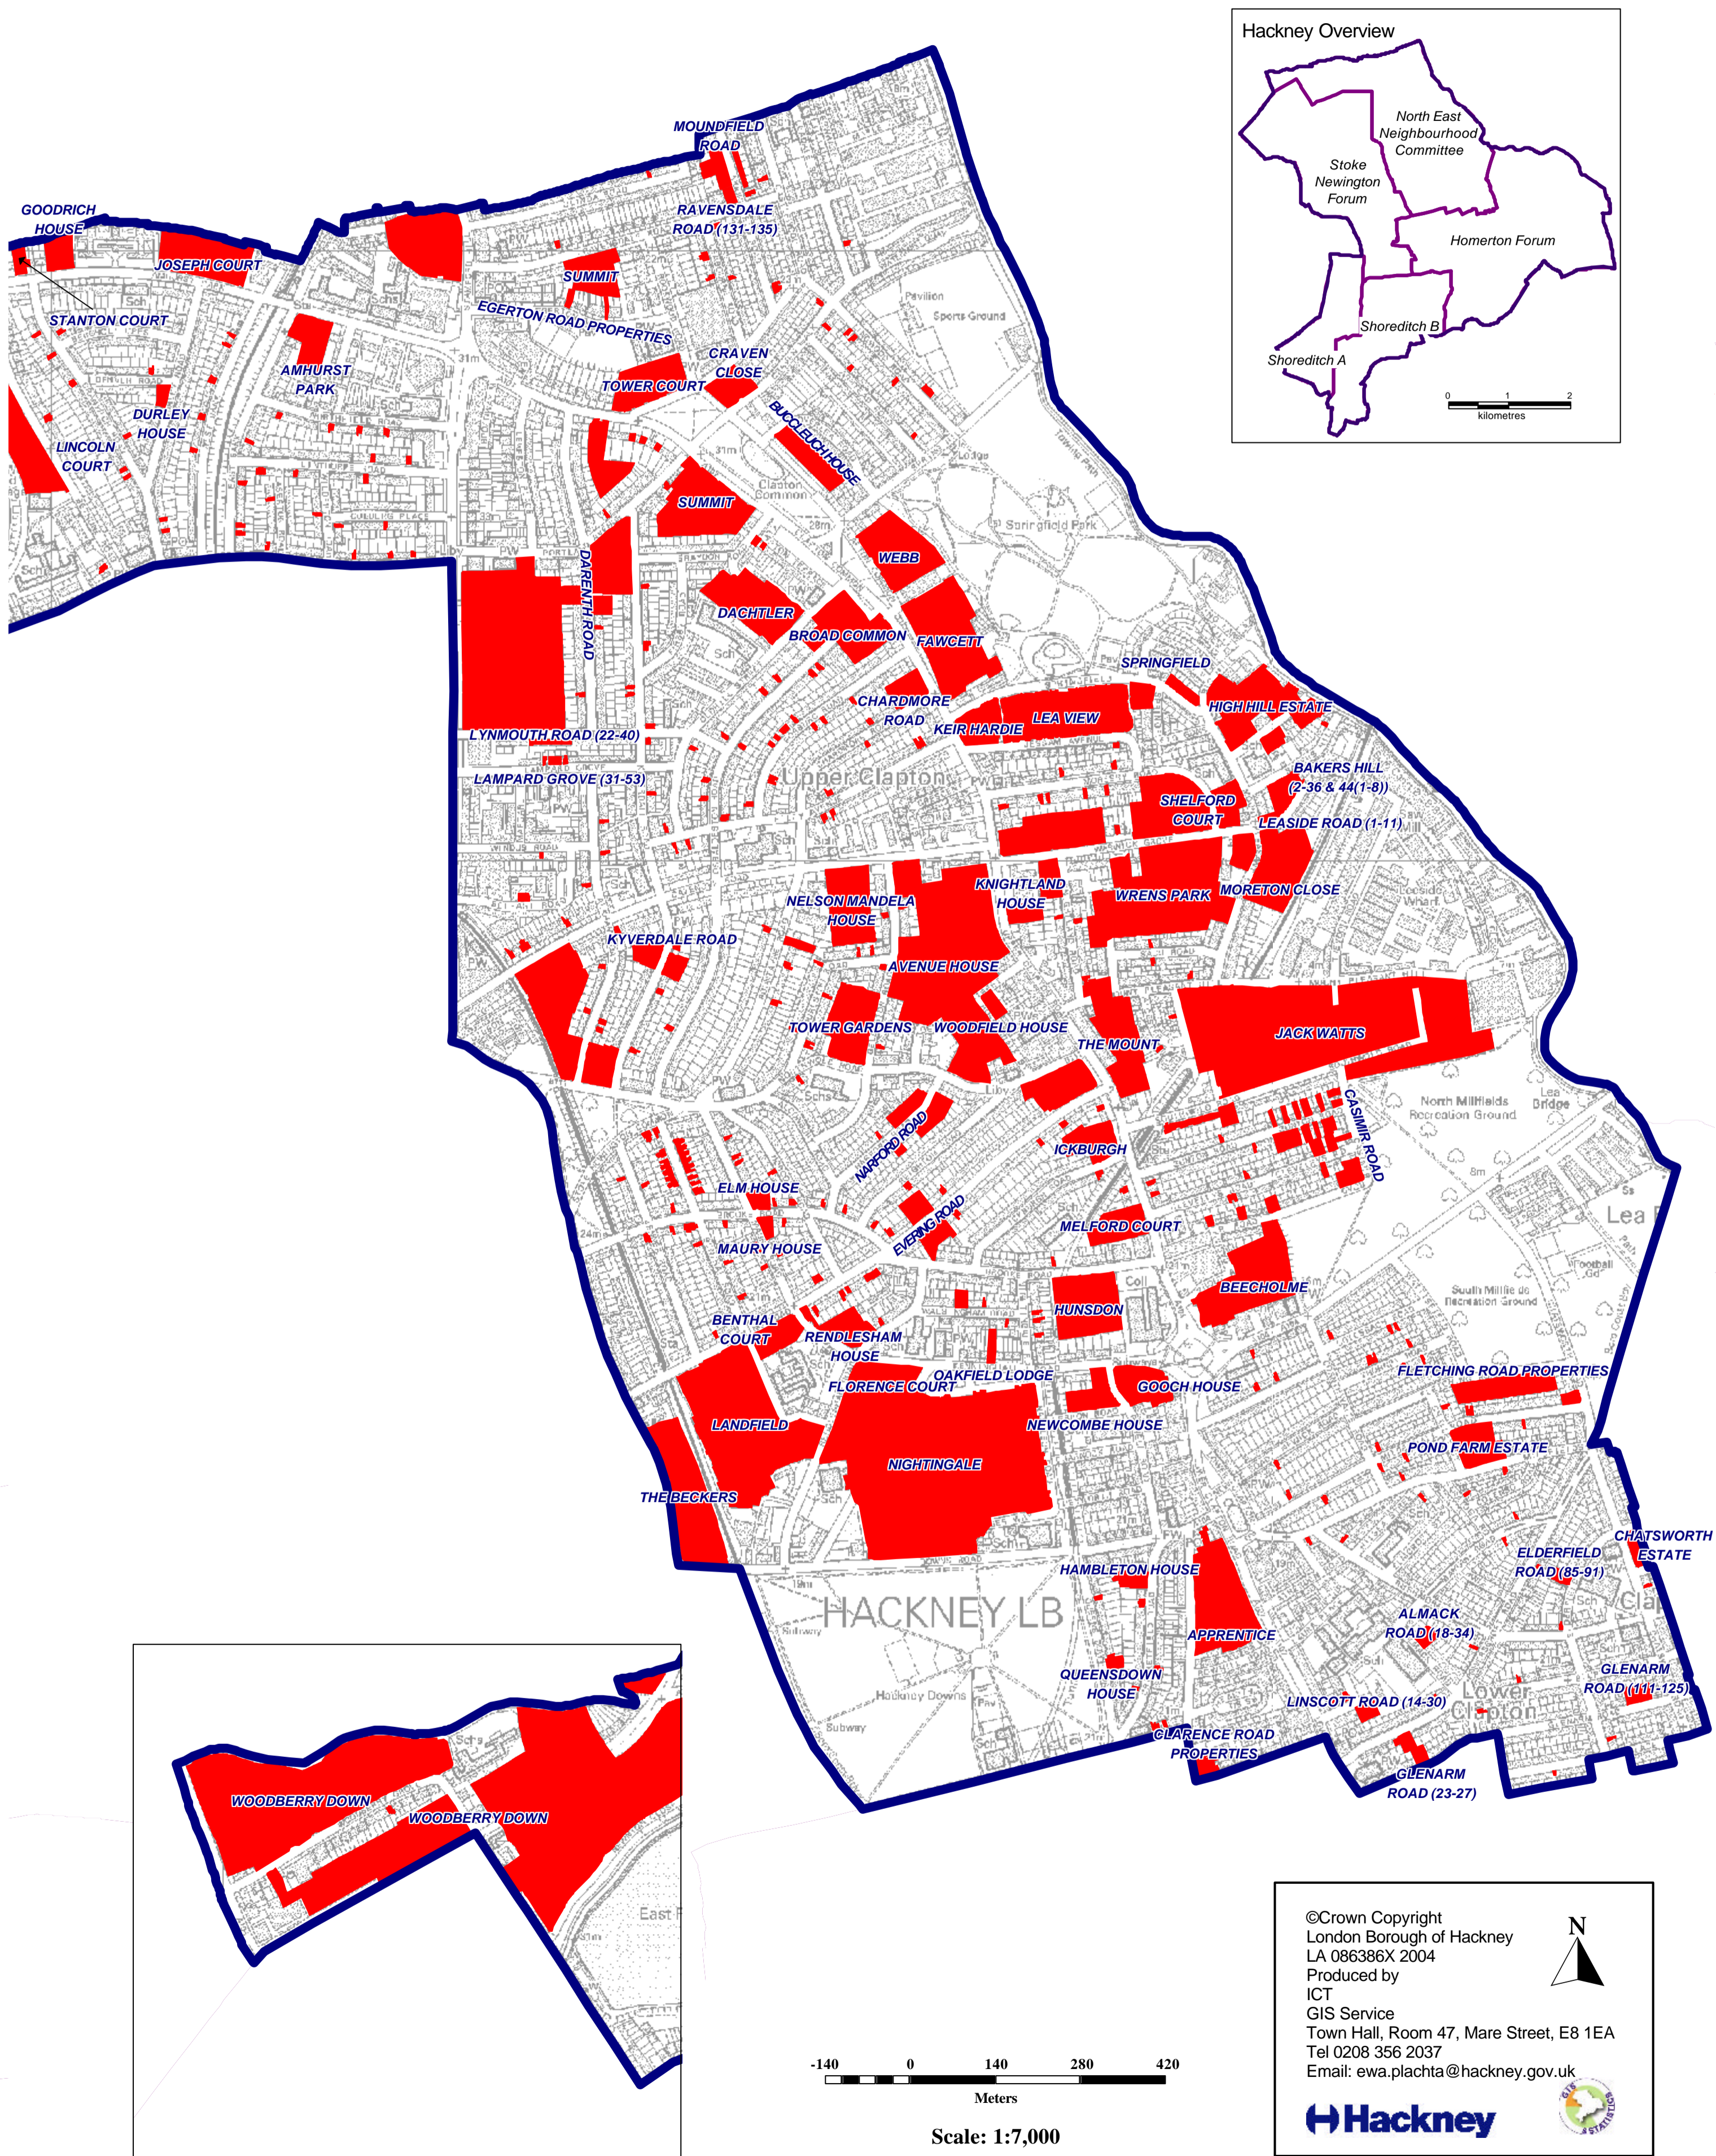

HACKNEY STOCK (CONTRACT AREA NORTH EAST)

Scale: 1:7,000

©Crown Copyright
 London Borough of Hackney
 LA 086386X 2004
 Produced by
 ICT
 GIS Service
 Town Hall, Room 47, Mare Street, E8 1EA
 Tel 0208 356 2037
 Email: ewa.plachta@hackney.gov.uk