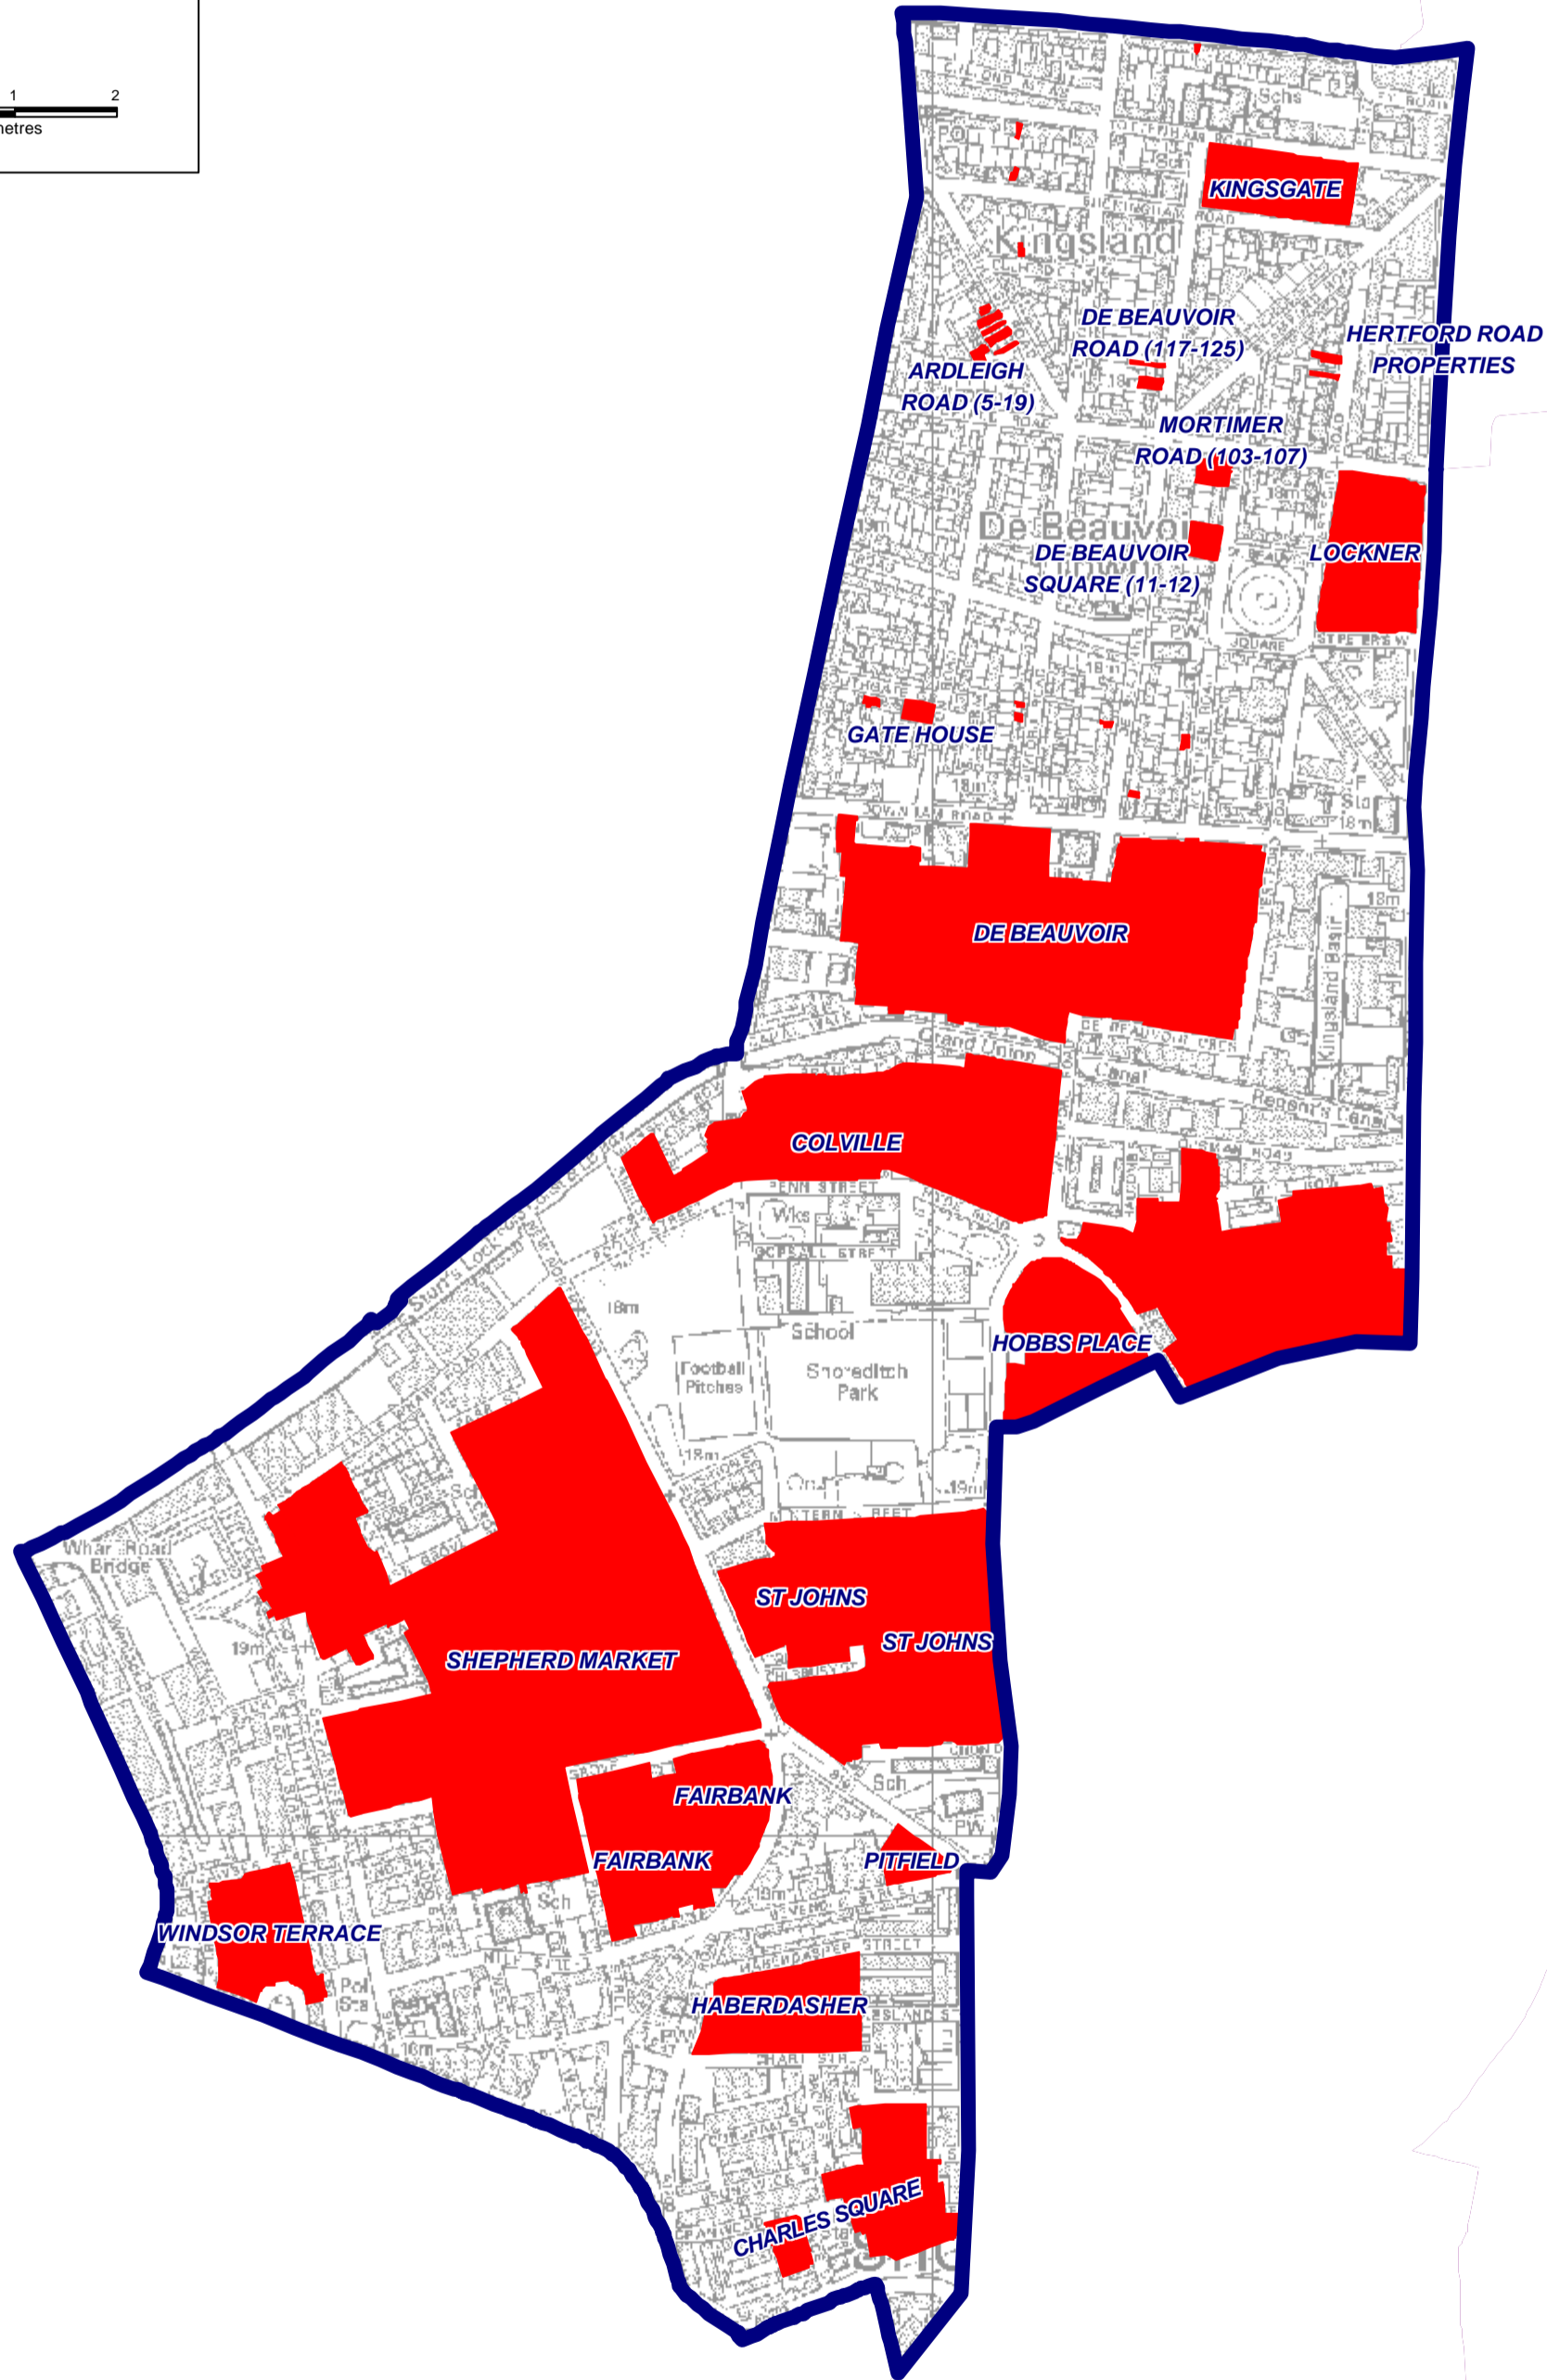

# HACKNEY STOCK (CONTRACT AREA SHOREDITCH A)

Scale: 1:7,000

©Crown Copyright  
London Borough of Hackney  
LA 086386X 2004  
Produced by  
ICT  
GIS Service  
Town Hall, Room 47, Mare Street, E8 1EA  
Tel 0208 356 2037  
Email: ewa.plachta@hackney.gov.uk