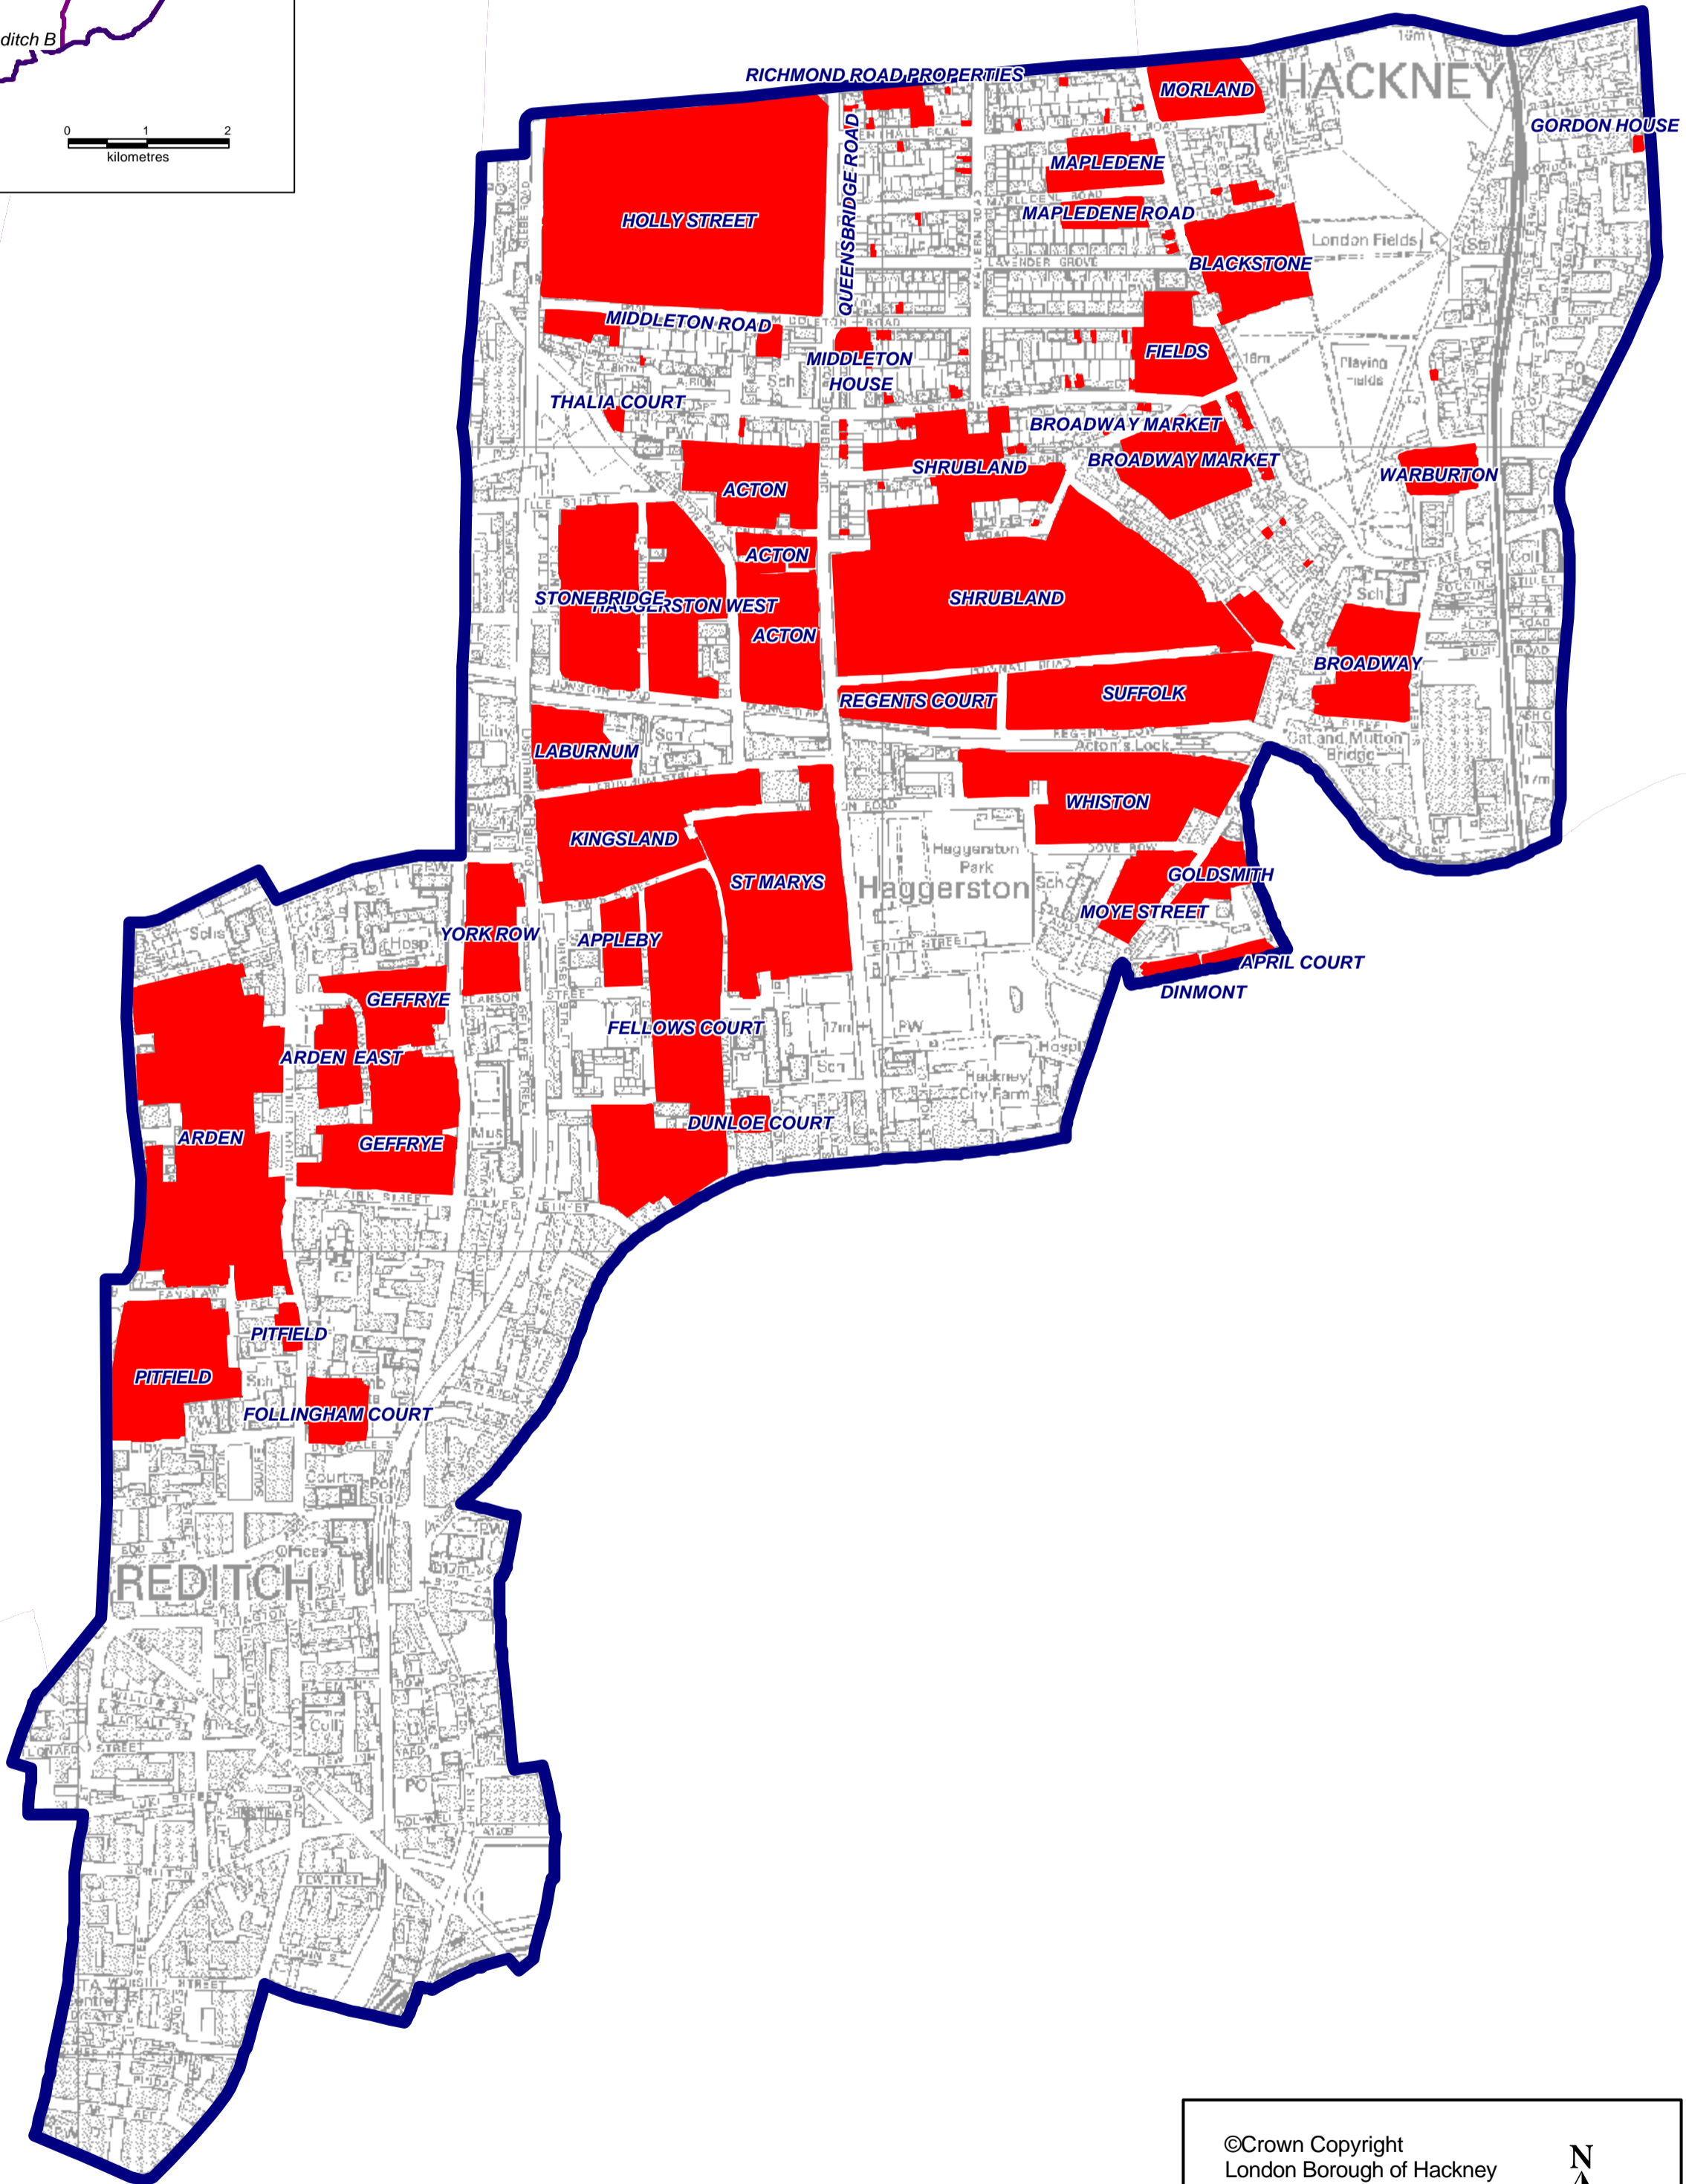

HACKNEY STOCK (CONTRACT AREA SHOREDITCH B)

Scale: 1:7,000

©Crown Copyright
 London Borough of Hackney
 LA 086386X 2004
 Produced by
 ICT
 GIS Service
 Town Hall, Room 47, Mare Street, E8 1EA
 Tel 0208 356 2037
 Email: ewa.plachta@hackney.gov.uk