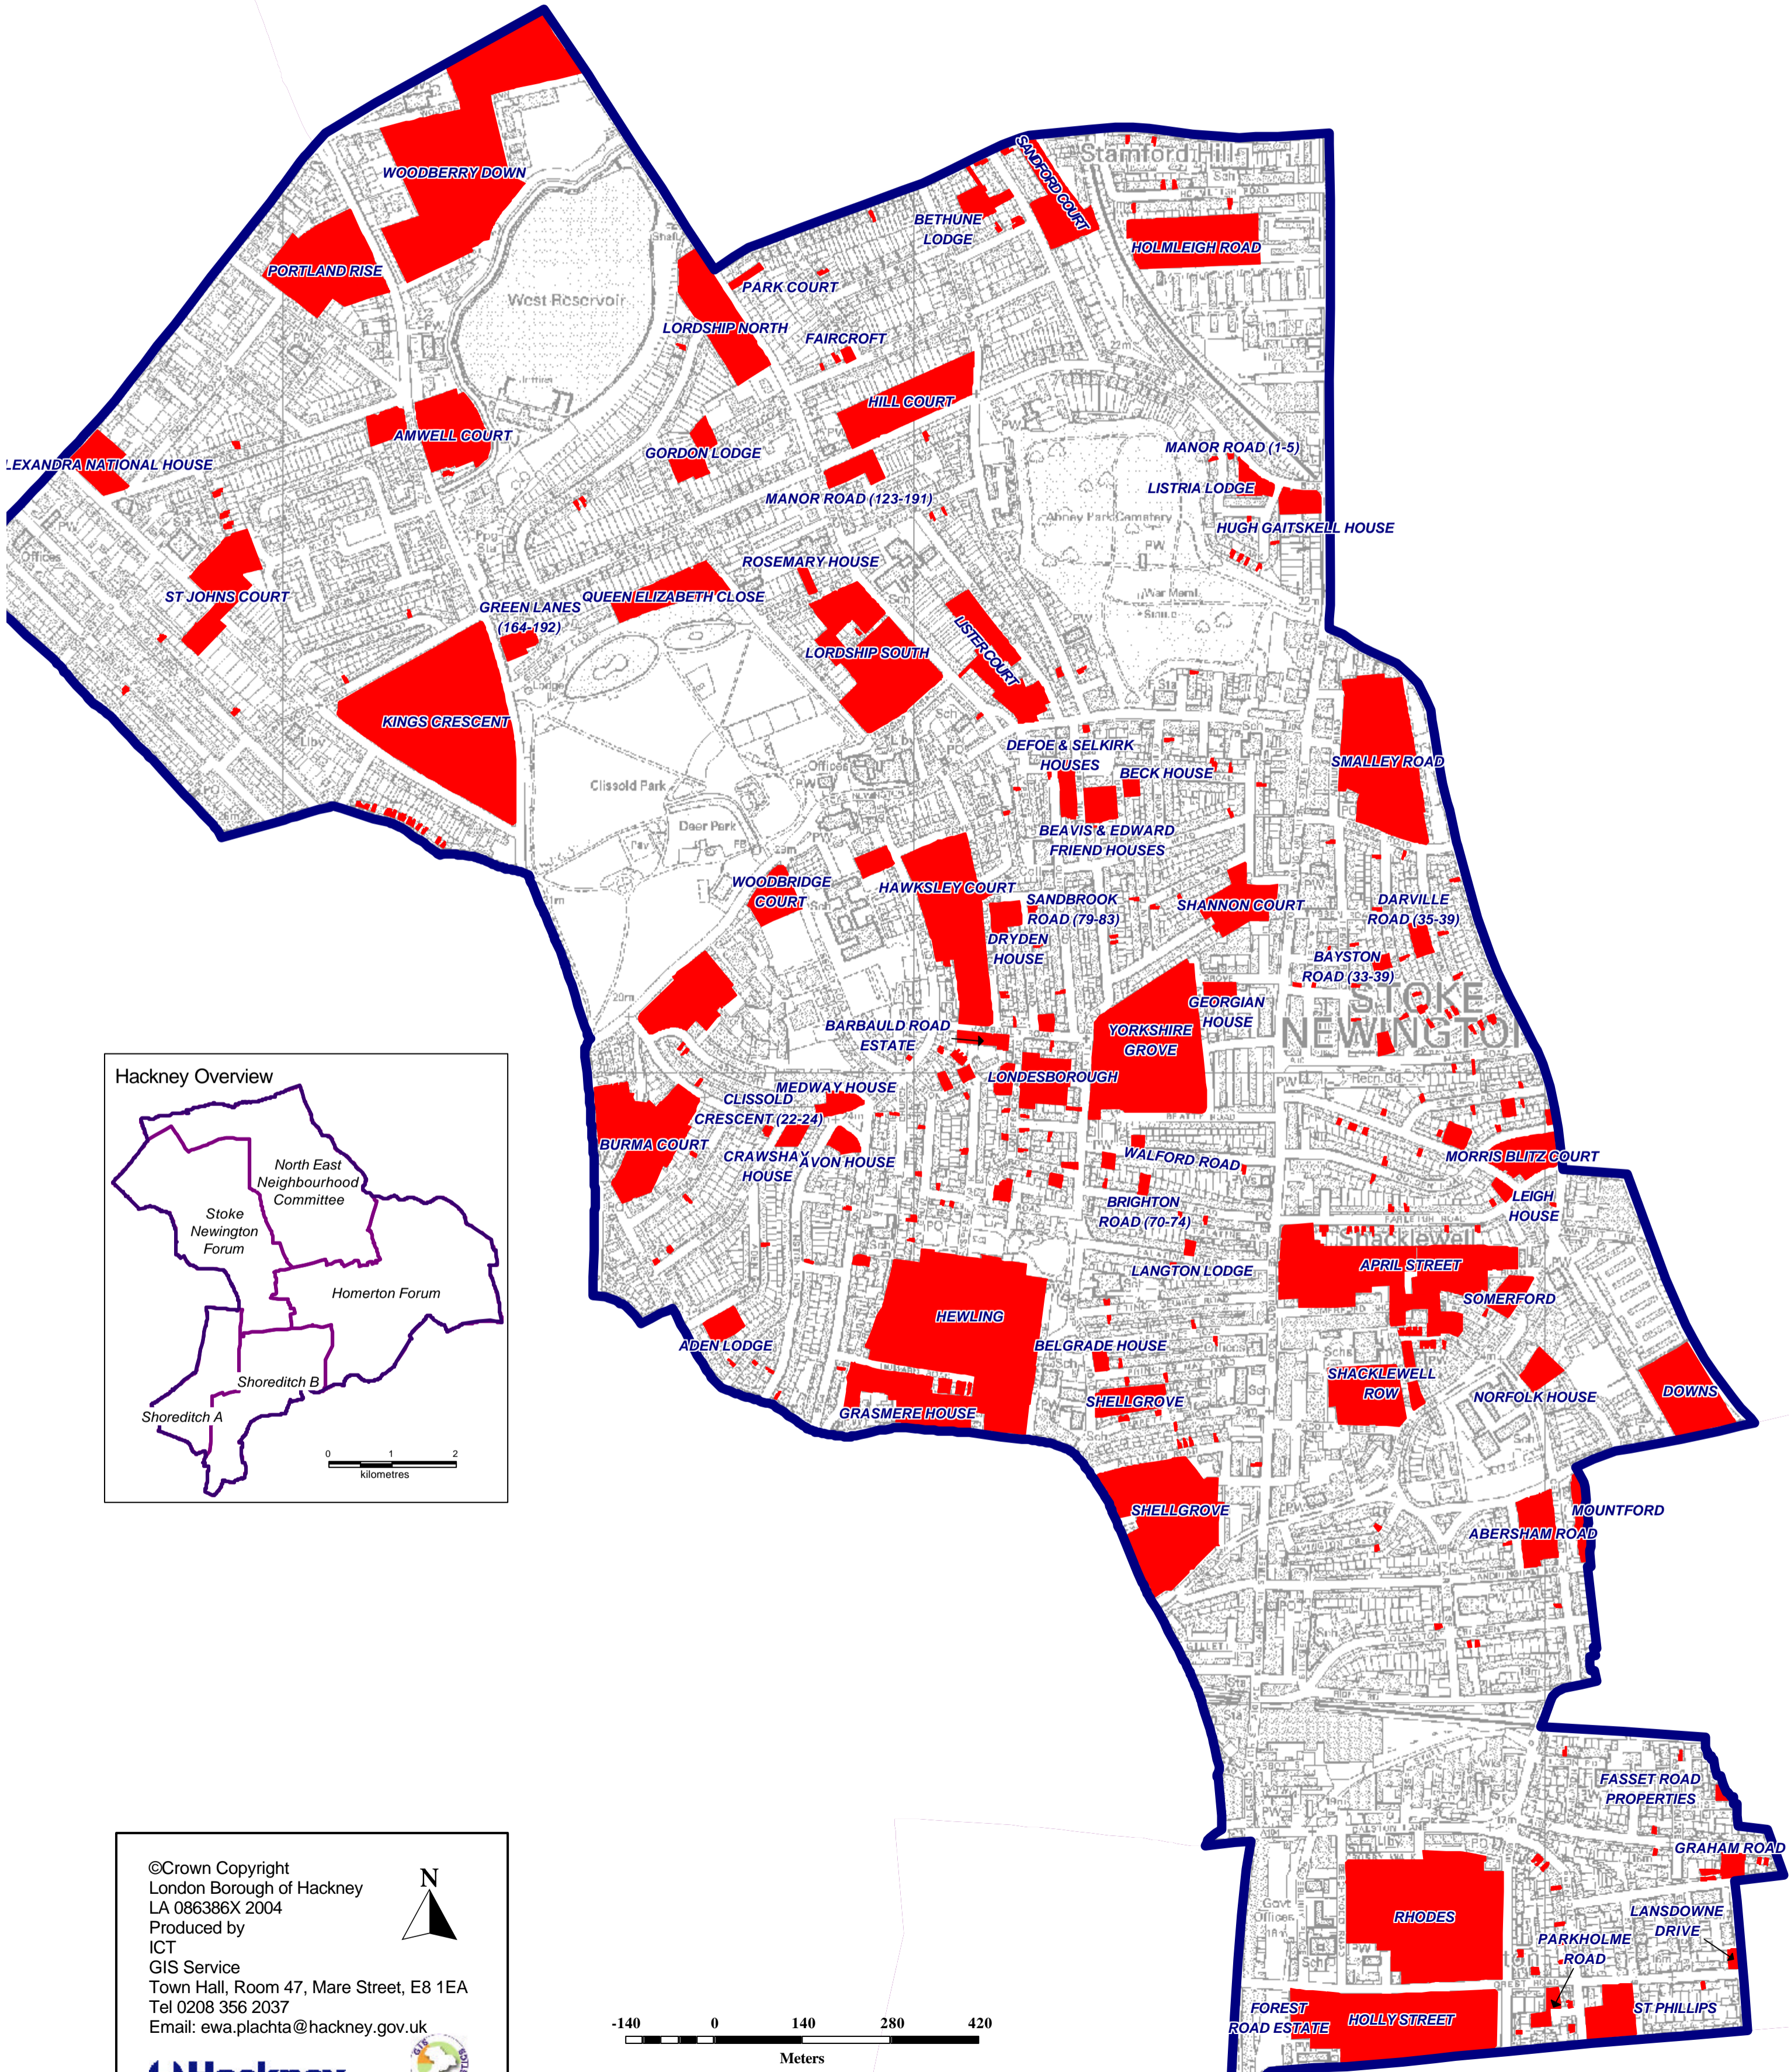

HACKNEY STOCK (CONTRACT AREA STOKE NEWINGTON)

©Crown Copyright
 London Borough of Hackney
 LA 086386X 2004
 Produced by
 ICT
 GIS Service
 Town Hall, Room 47, Mare Street, E8 1EA
 Tel 0208 356 2037
 Email: ewa.plachta@hackney.gov.uk

Hackney

-140 0 140 280 420
 Meters
 Scale: 1:7,000